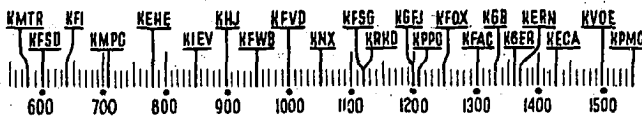

YOUR RADIO Today

[The information contained in the following schedule of radio programs is furnished by the stations broadcasting the programs, and The Times should not be considered responsible for errors in announcements due to failure of stations to advise of daily changes.—Ed.]

Before 8 a.m.
KMTR—Call. Theater. 5.
KFI—Off Record. 7: News. 7:15; On Record. 7:30; Music. 7:45.
KMPC—Morning Express, 7; Top of Day. 7:30.
KEHE—Musical Clock. 6.
KHJ—Rise & Shine. 6: News. 7:45.
KFWB—Stu. Wilson. 6.
KFVD—Spanish. 6; Jubilee. 7:15.
KXN—Sunrise Salute. 6:15; News. 7:30; P.T.A. Congress. 7:45.
KRKD—Doug Douglas. 6: News. 6:30; Doug Douglas. 6:45; News. 7:45.
KFOX—El Despertador, 6; News. 7:30; Music. 7:45.
KFAC—Music. 6; Music. 7: News. 7:45.
KGB—Farm. 6:05; Maurice Johnson. 6:30; Aubrey Lee. 6:45.
KECA—3 Romances. 7; Ensemble. 7:15; Child Grows Up. 7:30; Swing. 7:45.

8 to 9 a.m.
KMTR—Dedicated to You. 8:30.
KFI—No School Today, 8; News. 8:15; Music Styles. 8:45.
KMPC—Unlucky Word. 8; News. 8:15; Vocal. 8:30; Patriotic Airs. 8:45.
KEHE—News. 8; Early Edition. 8:15; Symphonies. 8:30; Music. 8:45.
KHJ—Financial. 8; Bd. Education. 8:15; Army Band. 8:30.
KFWB—Carnival. 8; Headlines. 8:30; Berric Club. 8:45.
KFVD—Jubilee (cont.).
KXN—Cincinnati Music. 8. 1 hr.
KRKD—Music. 8; Employment. 8:25.
KFOX—Cowboys. 8; Miranda. 8:30; Ads. 8:45.
KFAC—Church. 8; Miranda. 8:30; Gold. 8:45.
KGB—Mizpah. 8:15; Music. 8:45.
KECA—Church. 8; Radio City. 8:15; Our Barn. 8:30.

9 to 10 a.m.
KMTR—Martin L. Thomas. 9; Turi Tales. 9:15; Palmer Orch. 9:30.
KFI—Berlin Music. 9; Youth Call. 9:30; Departure of Swallows. 9:45.
KMPC—Beauty. 9; Music. 9:15; Echoes. 9:30; Music. 9:45.
KEHE—Music. 9; Melodies. 9:15; Swingtime. 9:30; Saddle Pals. 9:45.
KHJ—Wonderful World. 9; Collette Review. 9:15; Cavaliers. 9:30; Gloom Chaser. 9:45.
KFWB—Memories. 9; Bul. of Education. 9:30; Songs. 9:45.
KFVD—Talk. 9; News. 9:15; Records. 9:30; Brother Tommy. 9:45.
KXN—Fed. Housing. 9; Melodies. 9:15.
KRKD—Music. 9; Weather. 9:30; Paging Madame. 9:35.
KFOX—Rhythms. 9; A Time When. 9:15; Music. 9:30; News. 9:45.
KECA—Meditations. 9; Trouble Shooter. 9:15; Time. 9:30; Women in News. 9:45.
KGB—Gospel. 9:15; Music. 9:45.
KECA—News. 9; Carol Weymann. 9:15; Nat. Farm. Home. 9:30.